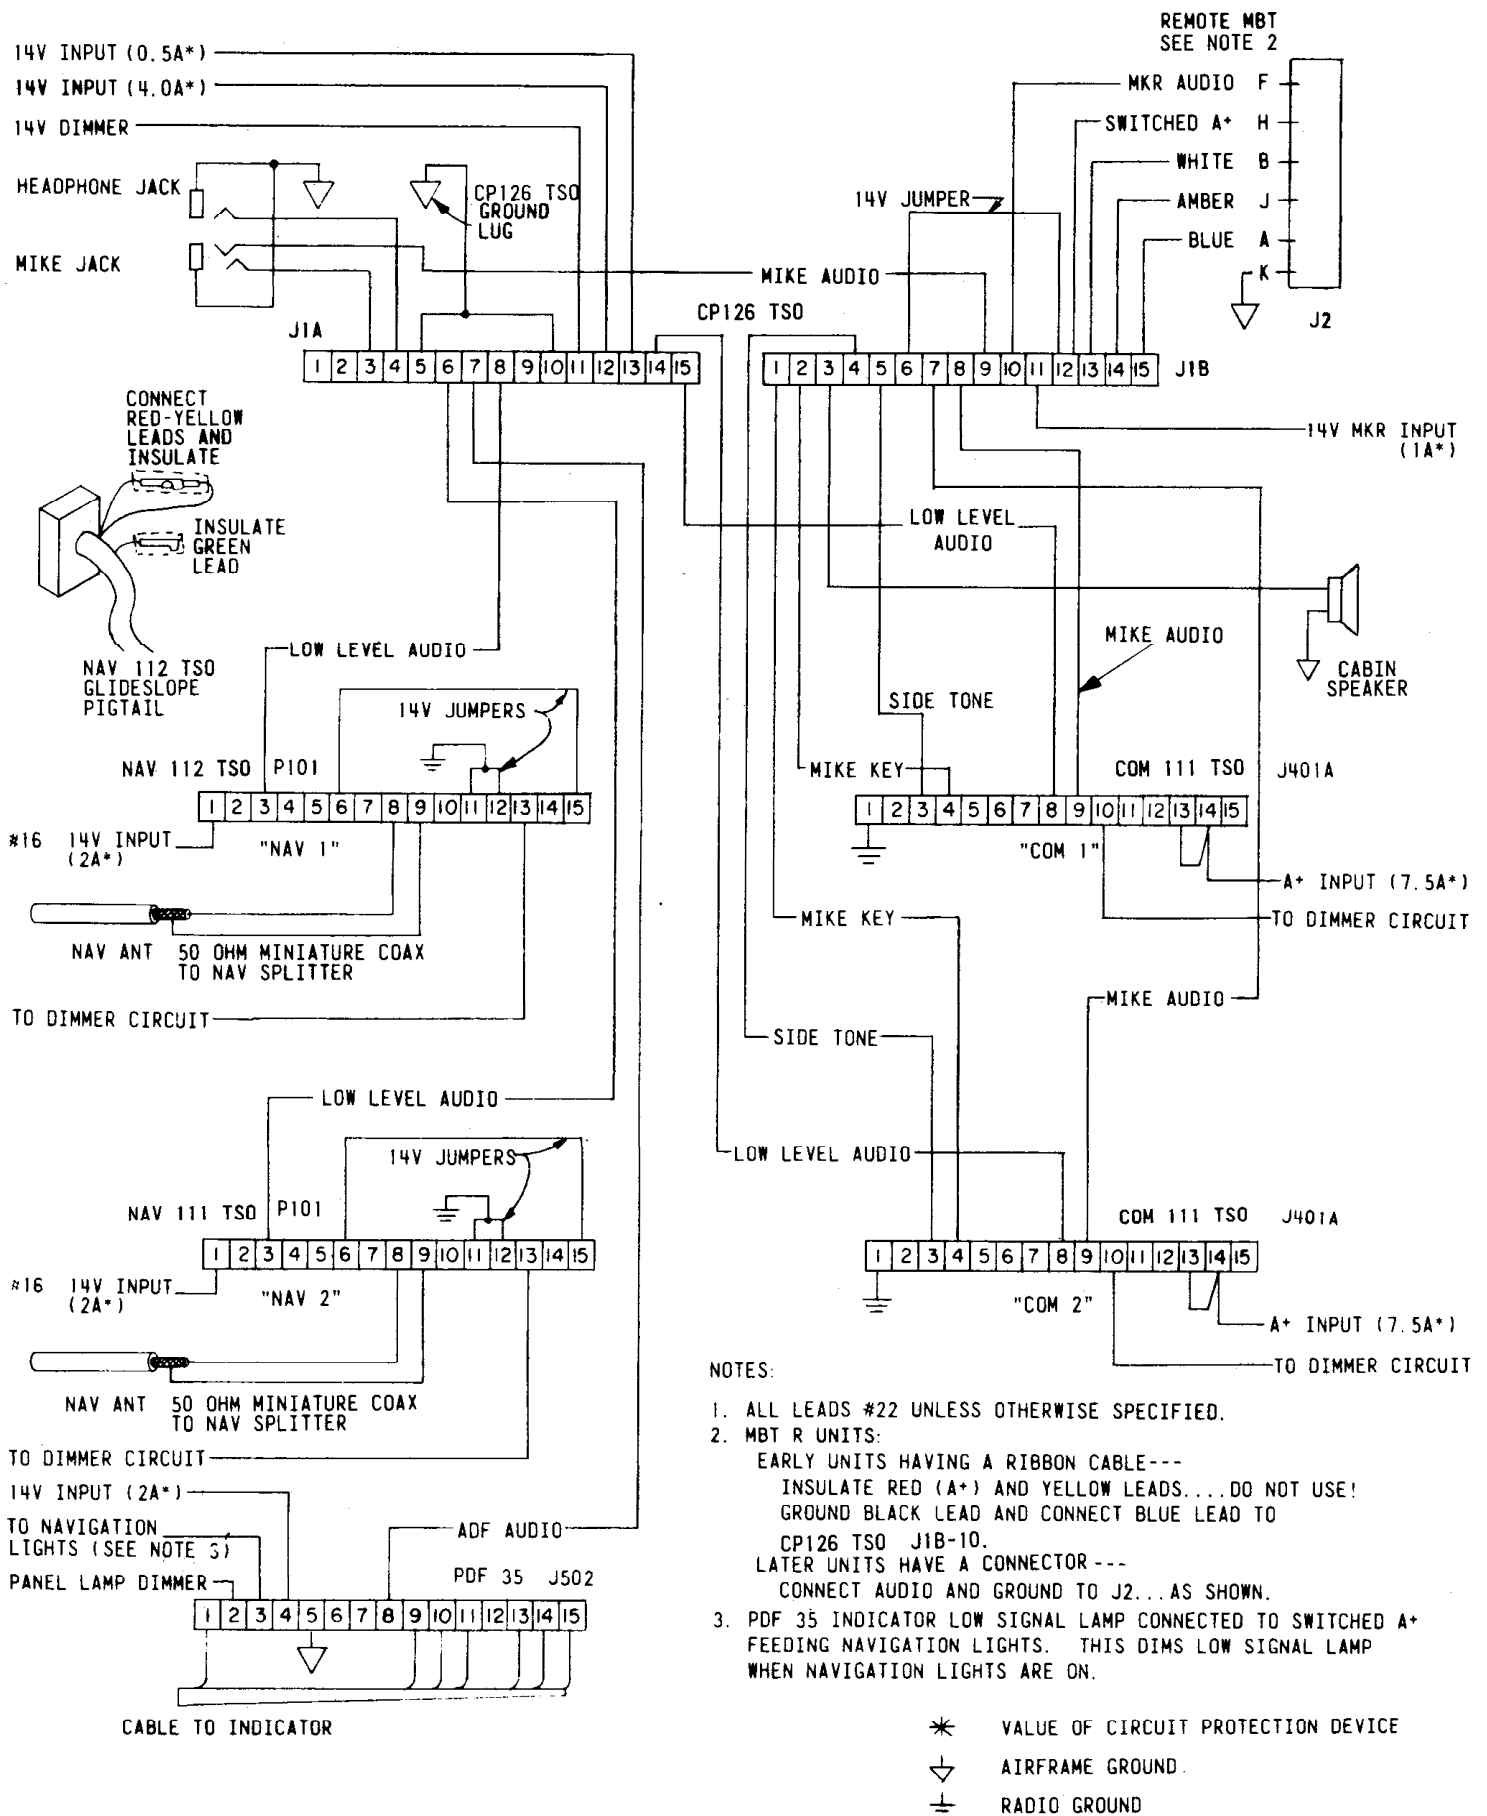

NARCO AVIONICS CP 125 and CP 126

FIGURE 2-13. 14V CP 126 SPECTRUM LINE INSTALLATION WIRING