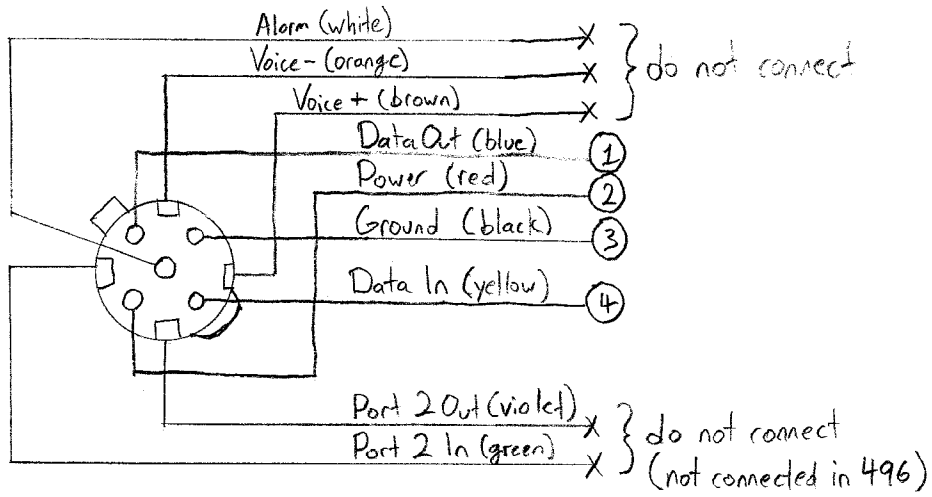

Garmin Power Data Cable Model 010-10513-00 Garmin 496 avionics connections

Intended as a guide only. Check connections against relevant documentation.

① Hopper Jul 21, 2013