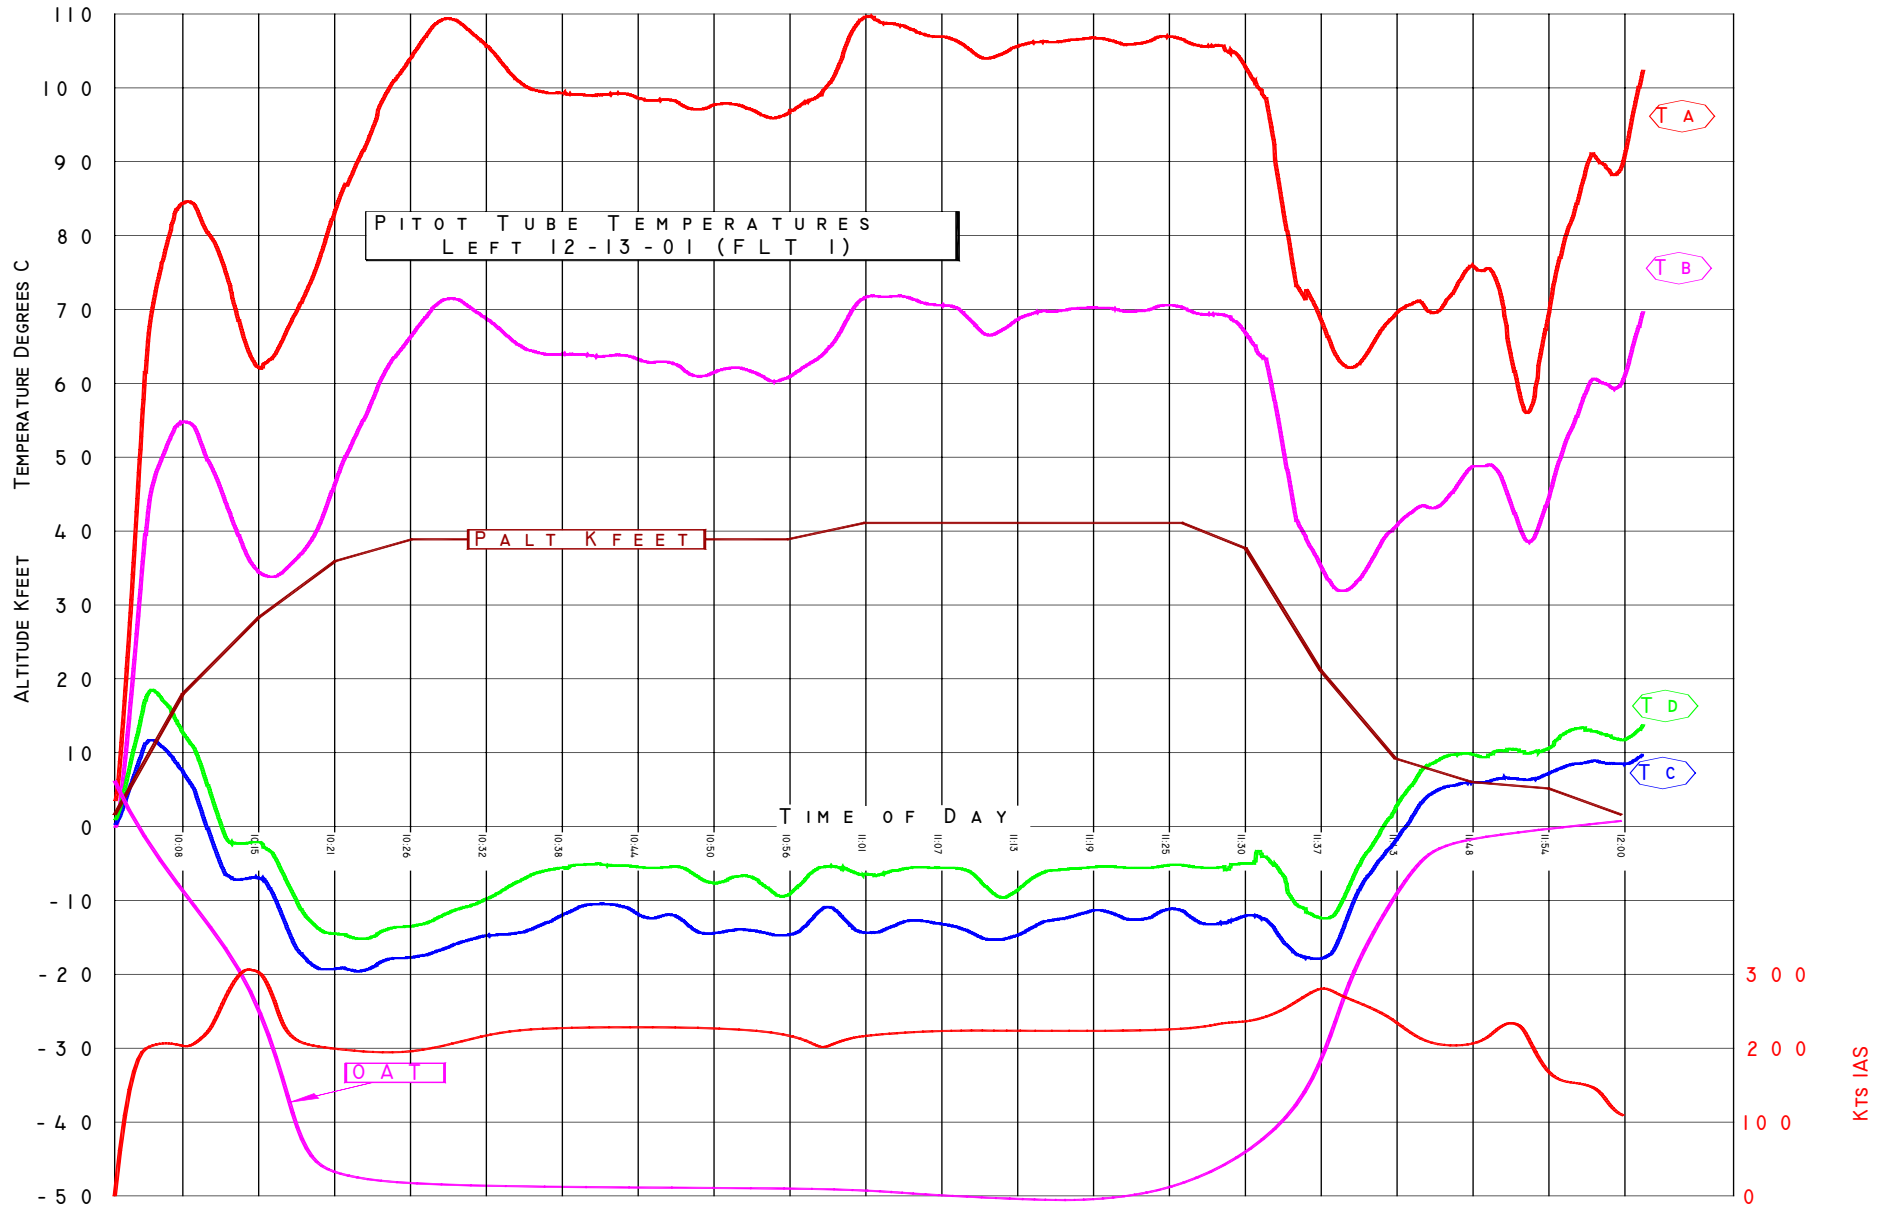

# Pitot Tube Temperatures

R. WICKOLS  
10-8-01

SCATTER PLOT OF  $\sigma/\epsilon$   
FOR 5 PITOT TUBES

S/N	MFG	DATE
B1957	MFG	7-99
B1717		5-99
B1974		7-99
A8544		5-97
A9192		9-97