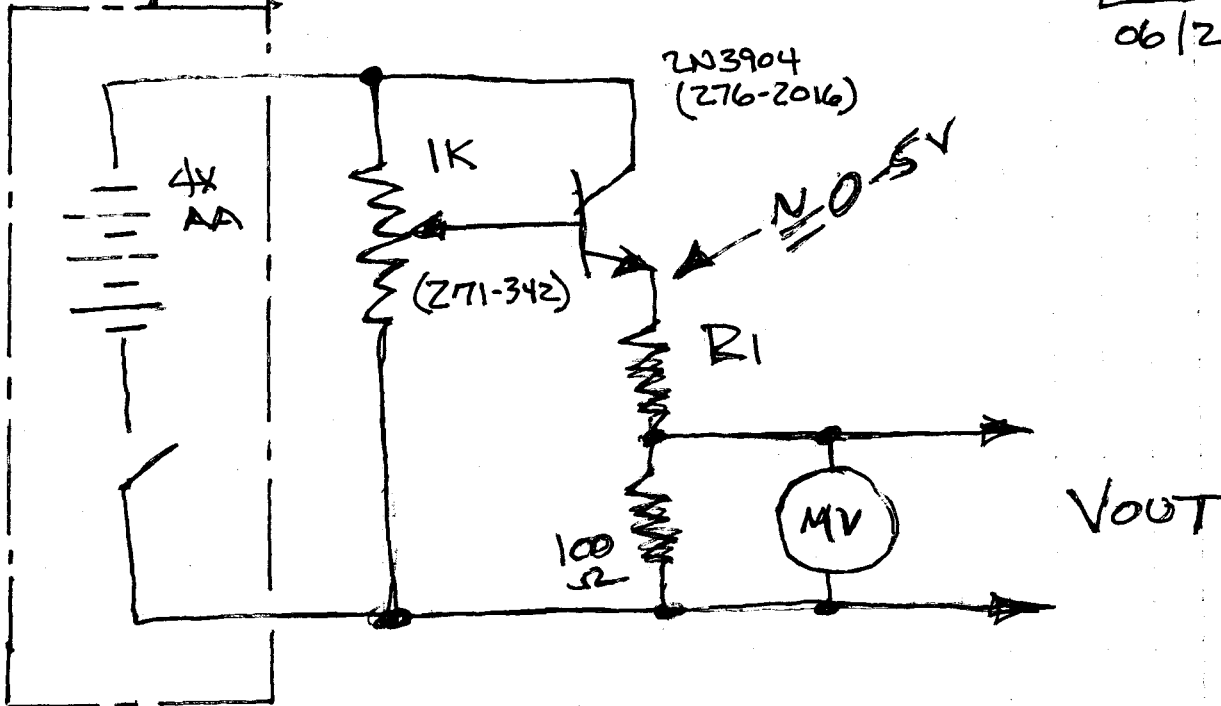

4x AA
BATTERY BOX
w/ SWITCH
(270-909)

MILLIVOLT
SIGNAL SOURCE

06/23/08 RLD3

V _{OUT}	R ₁
0-50mV	10K
0-500mV	1K
0-2V	220Ω

MV = ANY MULTIMETER
WITH 100-300 mV
FULL SCALE RANGE