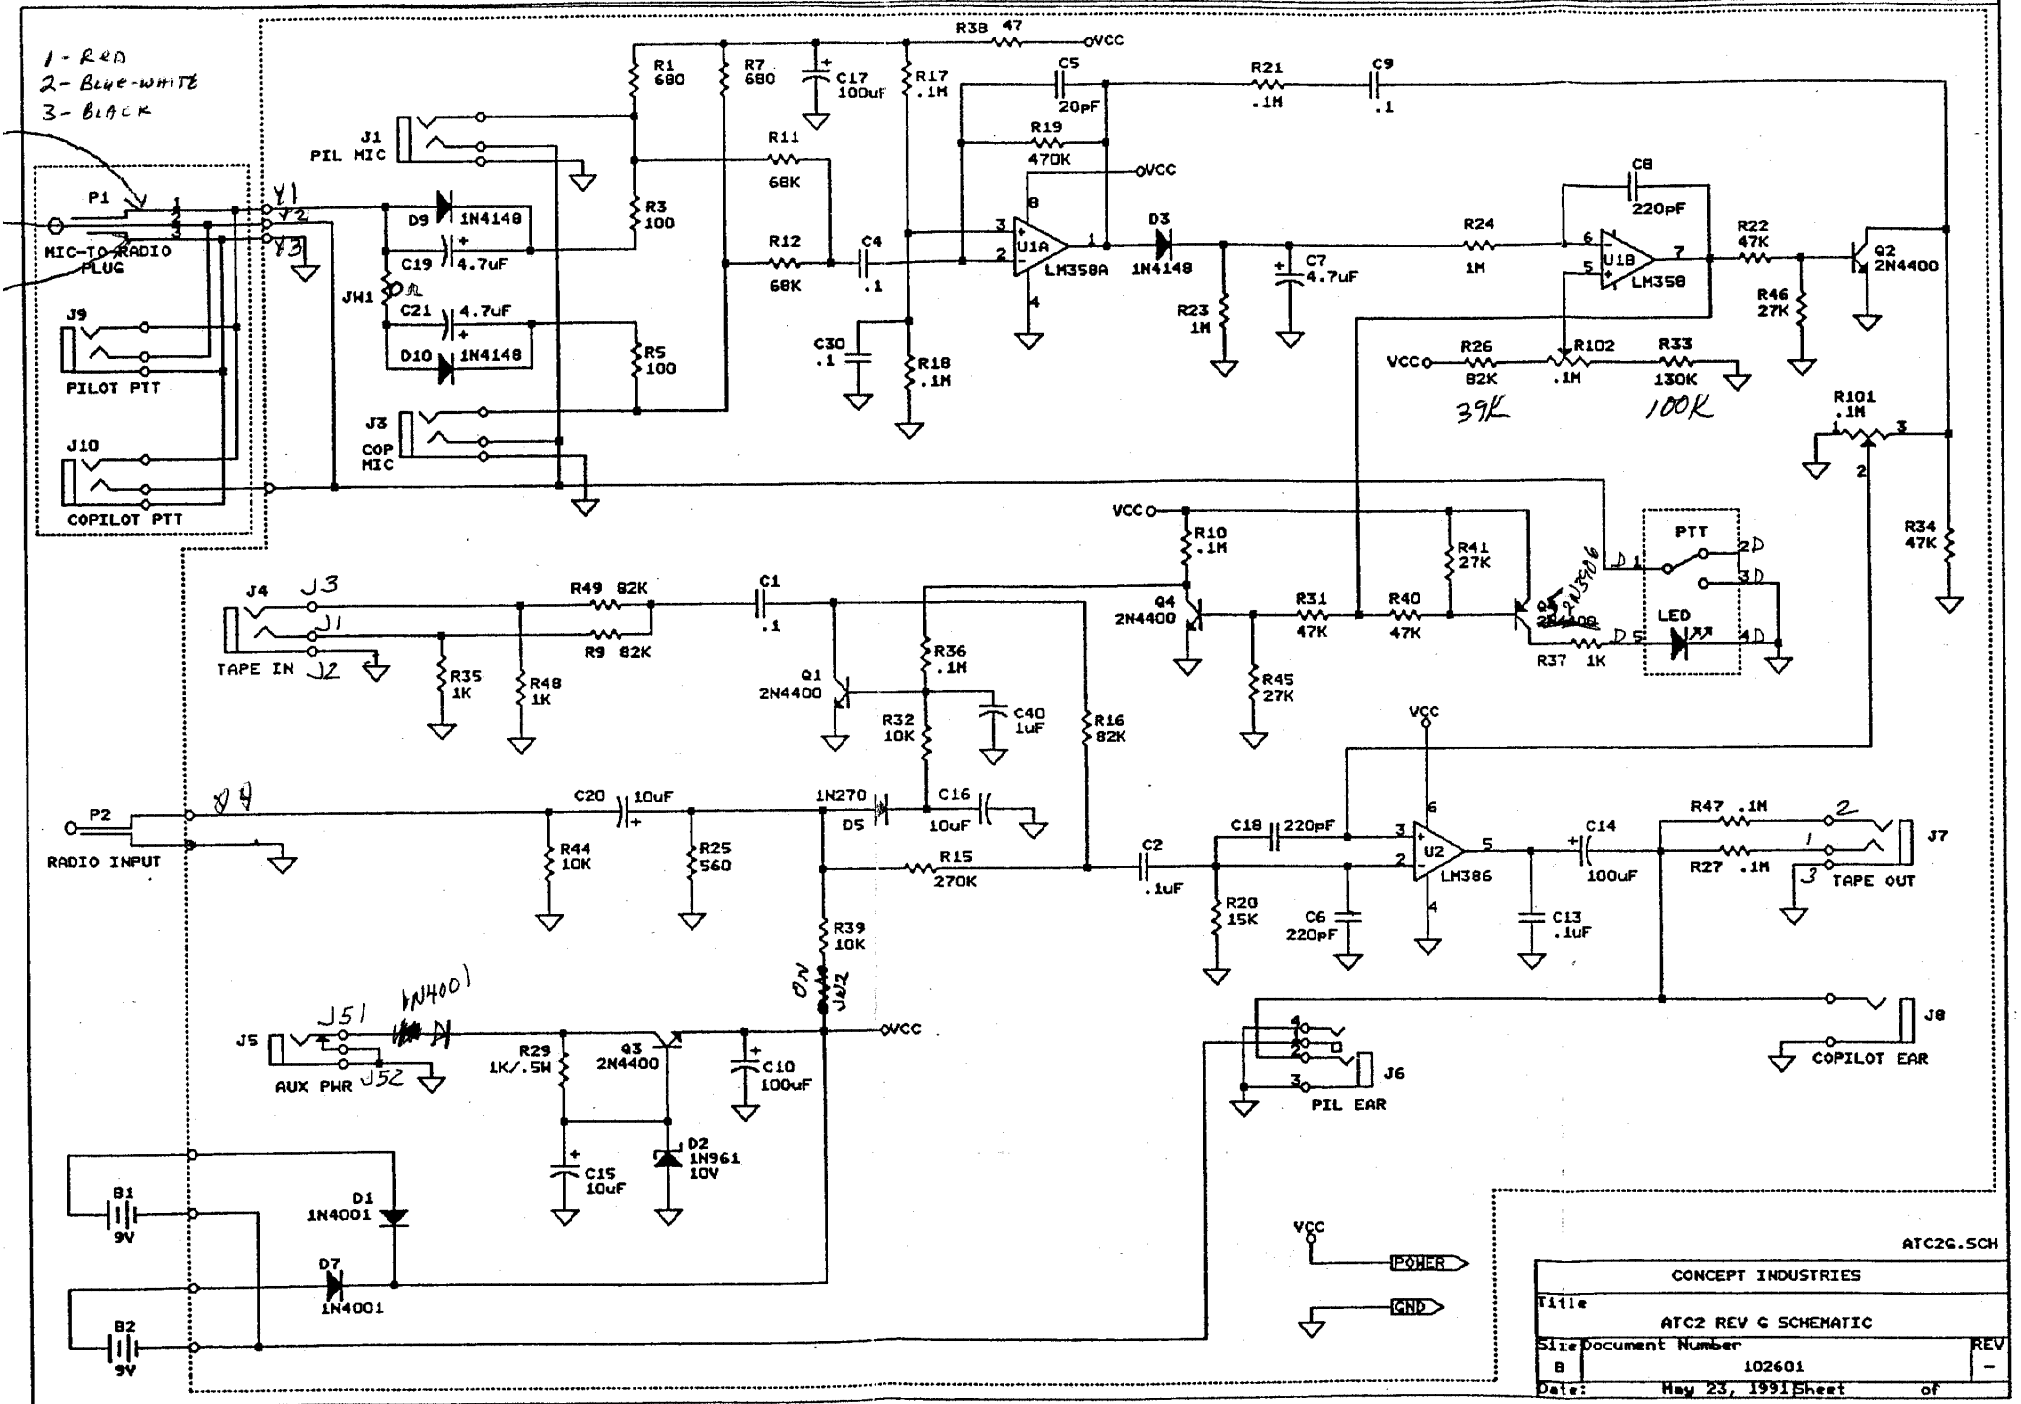

1 - RED
 2 - Blue-white
 3 - BLACK

ATC2G.SCH

CONCEPT INDUSTRIES	
Title	ATC2 REV G SCHEMATIC
Size Document Number	REV
B	102601 -
Date:	May 23, 1991 Sheet of