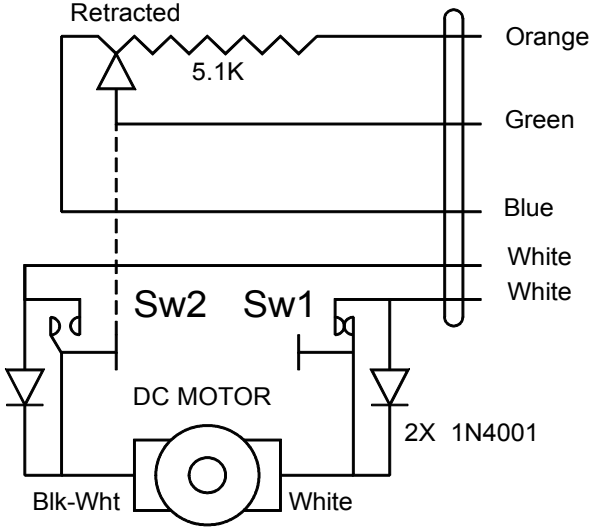

Eric M. Jones  
 113 Brentwood Drive  
 Southbridge MA 01550  
 emjones@charter.net  
 508-764-2072

MAC8A Schematic

RAC Bar Graph Indicator

Drawn By: EMJ      DATE .      TITLE  
 Material:      Part Number:  
 Finish: