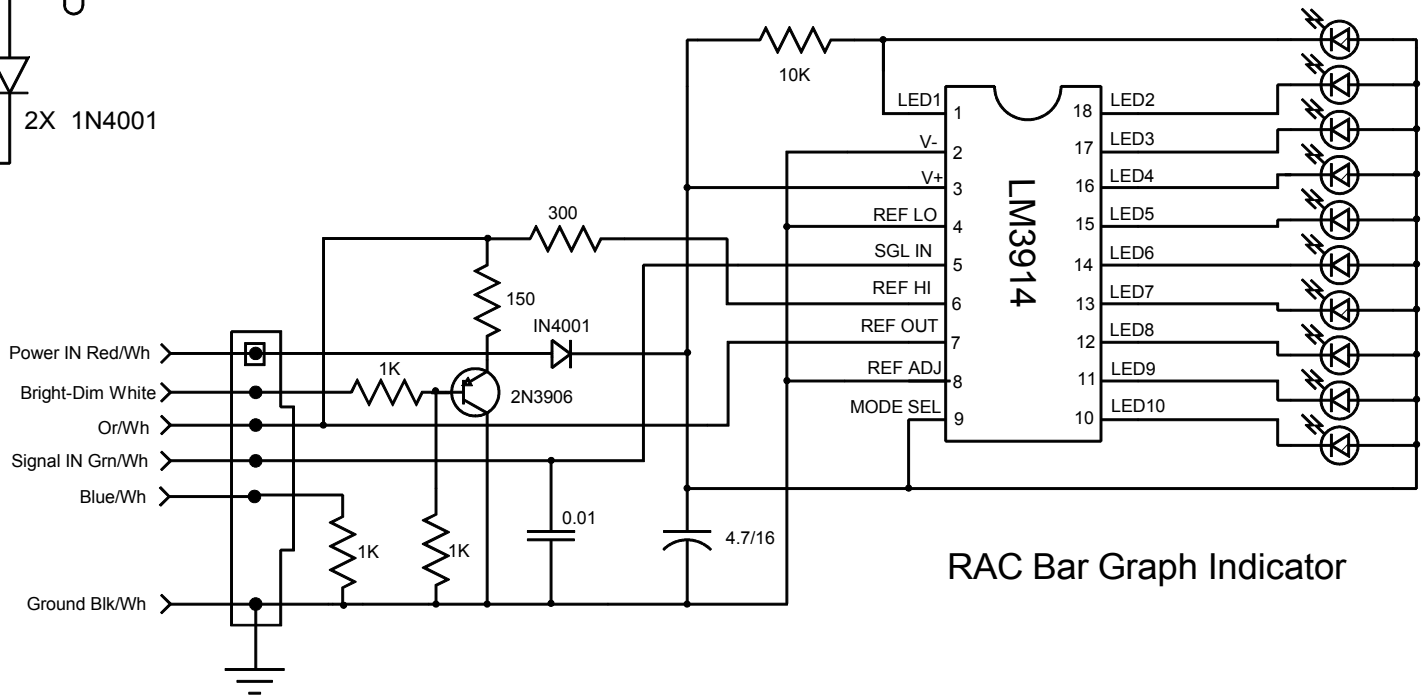

Eric M. Jones  
 113 Brentwood Drive  
 Southbridge MA 01550  
 emjones@charter.net  
 508-764-2072

MAC8A Schematic

RAC Bar Graph Indicator

Drawn By: EMJ      DATE .      TITLE  
 Material:      Part Number:  
 Finish: