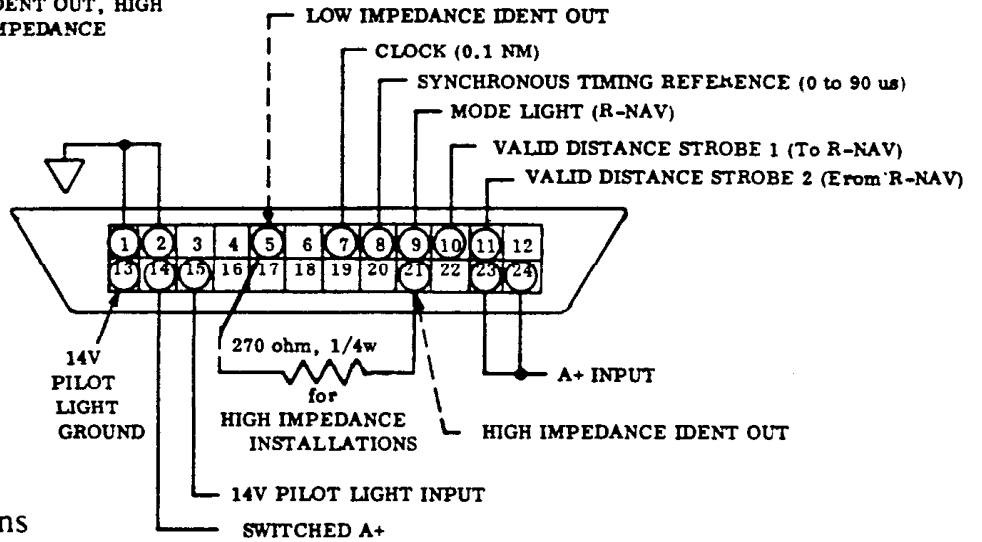

NARCO AVIONICS DME 190

14 Volt Installations

14 Volt Installations with the CLC-60

28 Volt Installations

28 Volt Installations with CLC-60

FIGURE 2-4. DME 190 CONNECTOR WIRING