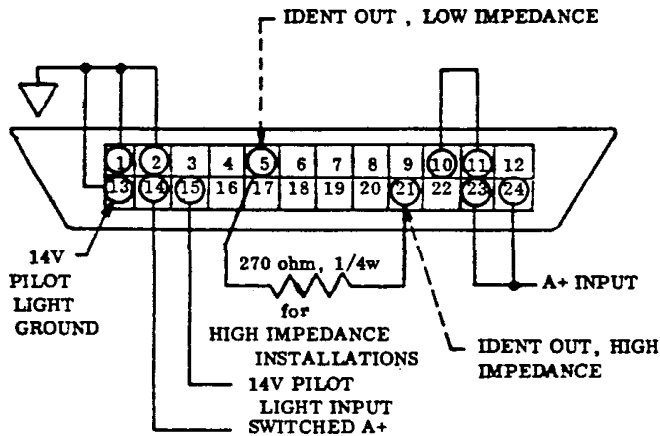

NARCO AVIONICS DME 190

14 Volt Installations

14 Volt Installations with the CLC-60

28 Volt Installations

28 Volt Installations with CLC-60

FIGURE 2-4. DME 190 CONNECTOR WIRING