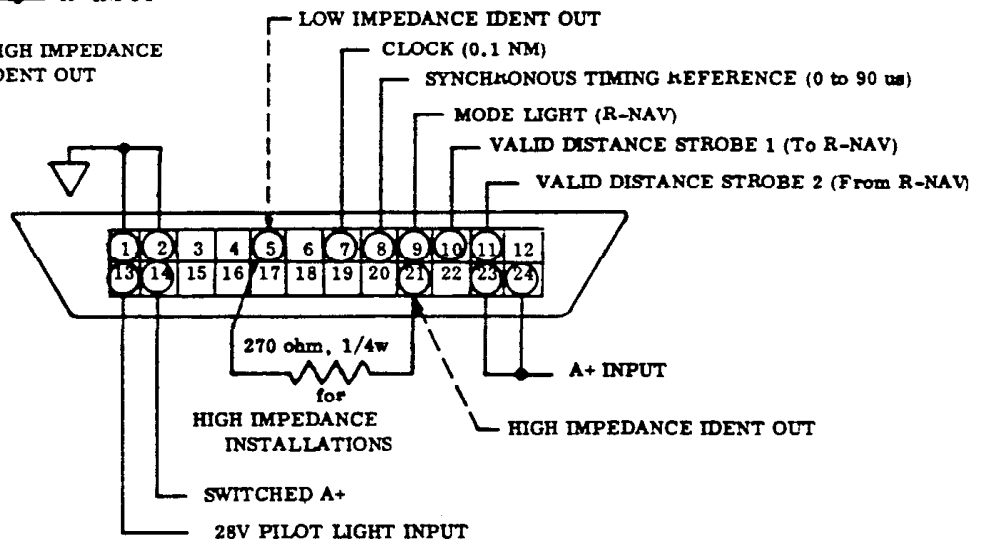

NARCO AVIONICS DME 190

14 Volt Installations

14 Volt Installations with the CLC-60

28 Volt Installations

28 Volt Installations with CLC-60

FIGURE 2-4. DME 190 CONNECTOR WIRING