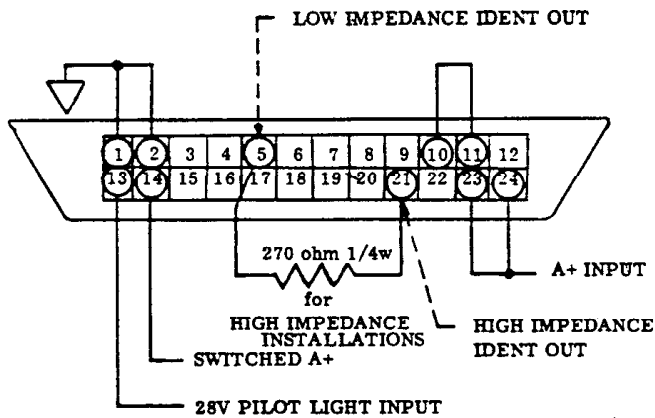

NARCO AVIONICS DME 190

14 Volt Installations

14 Volt Installations with the CLC-60

28 Volt Installations

28 Volt Installations with CLC-60

FIGURE 2-4. DME 190 CONNECTOR WIRING